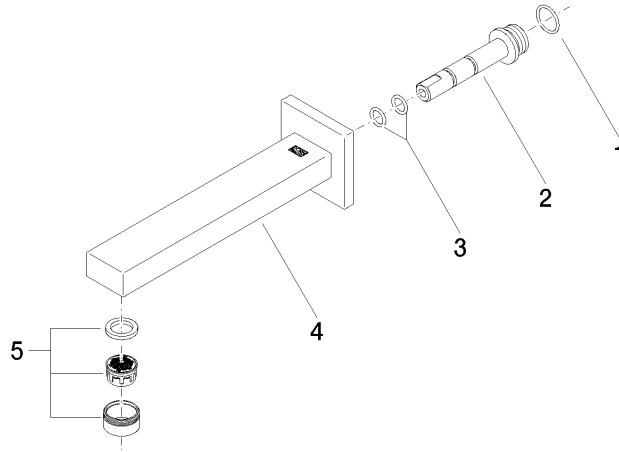

SYMETRICS Wall-mounted basin spout without pop-up waste - Chrome

13 800 980

- 185mm projection
- fixed spout
- circular, air-enriched flow
- hole diameter 37 mm
- rosette 60 x 60 mm
- 1/2" connection
- plug-link mounting
- max. flow 7 l/min
- lead-free
- WRAS 1904065

For Touchfree control please order eSet Touchfree
WITH or WITHOUT temperature adjustment

Recommended miscellaneous

Concealed wall elbow -

35 085 970 90

- max. recess depth 163 mm
- min. recess depth 90 mm

SYMETRICS Wall-mounted basin spout without pop-up waste - Chrome

13 800 980

mm [inches]

Flow rate chart

Certificates

LGA_18592.

WRAS_1904065.

SYMETRICS Wall-mounted basin spout without pop-up waste - Chrome

13 800 980

Spare parts list

No.	Item Number	Name	Quantity used	Delivery time
1	09 14 10 053 90	seal	1	2
2	09 24 04 135 90	nipple	1	2
3	09 14 10 008 90	seal	2	2
4	90 11 68 004 00-00	spout	1	10
5	90 23 01 029 02-00	aerator	1	10